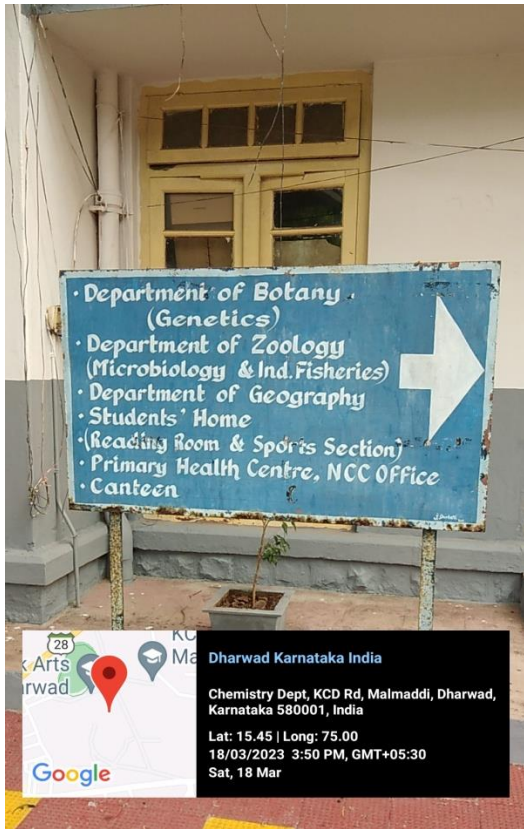

1. Built environment with ramps/lifts for easy access to class rooms

The Institute has made disabled-friendly environment for the differently abled students. By and large in all the department along with pedestrian paths, ramps have been built. This helps in giving easy access to the building. Along with this, the institute has procured wheel chair for the students who require this facility. **(Photo of the ramps is required).**

3.-Signage including tactile path, lights, display boards and sign posts.

Institute, has sing post for every department and important buildings of the campus viz., library, 24x7 reading room zoology museum etc.