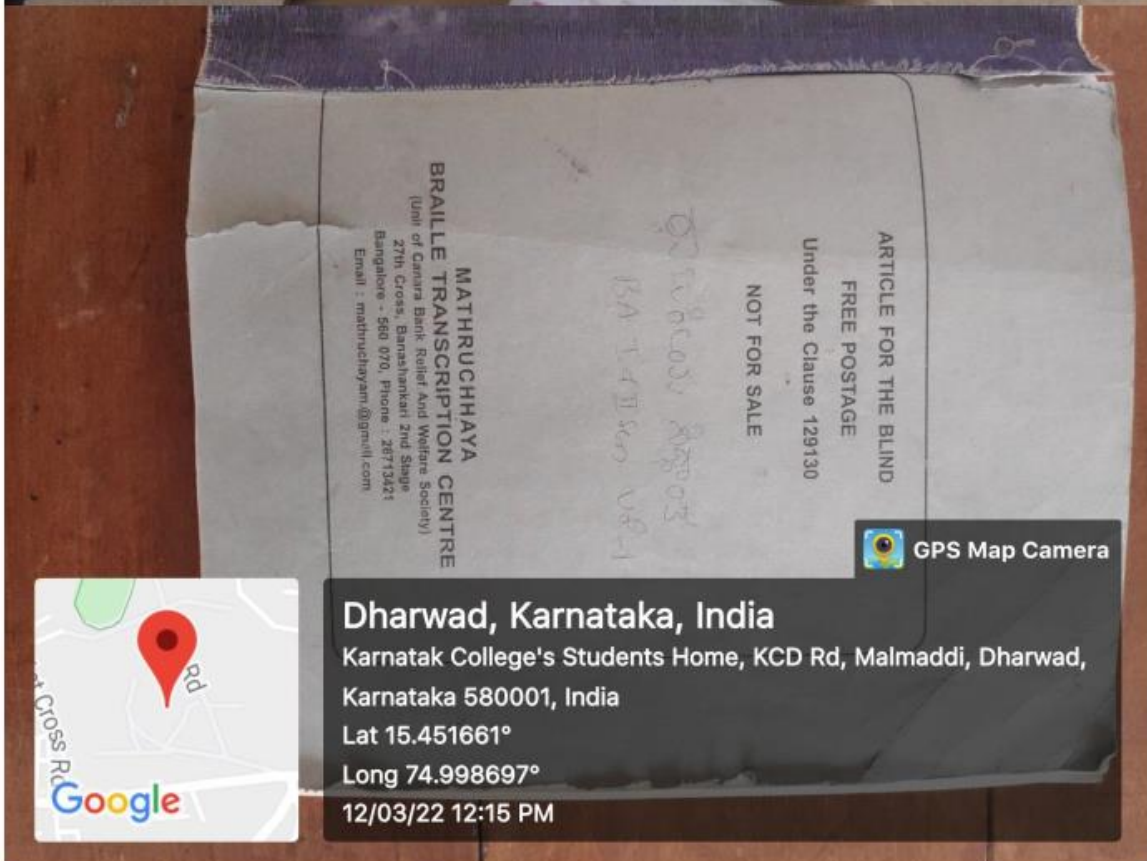

GPS Map Camera