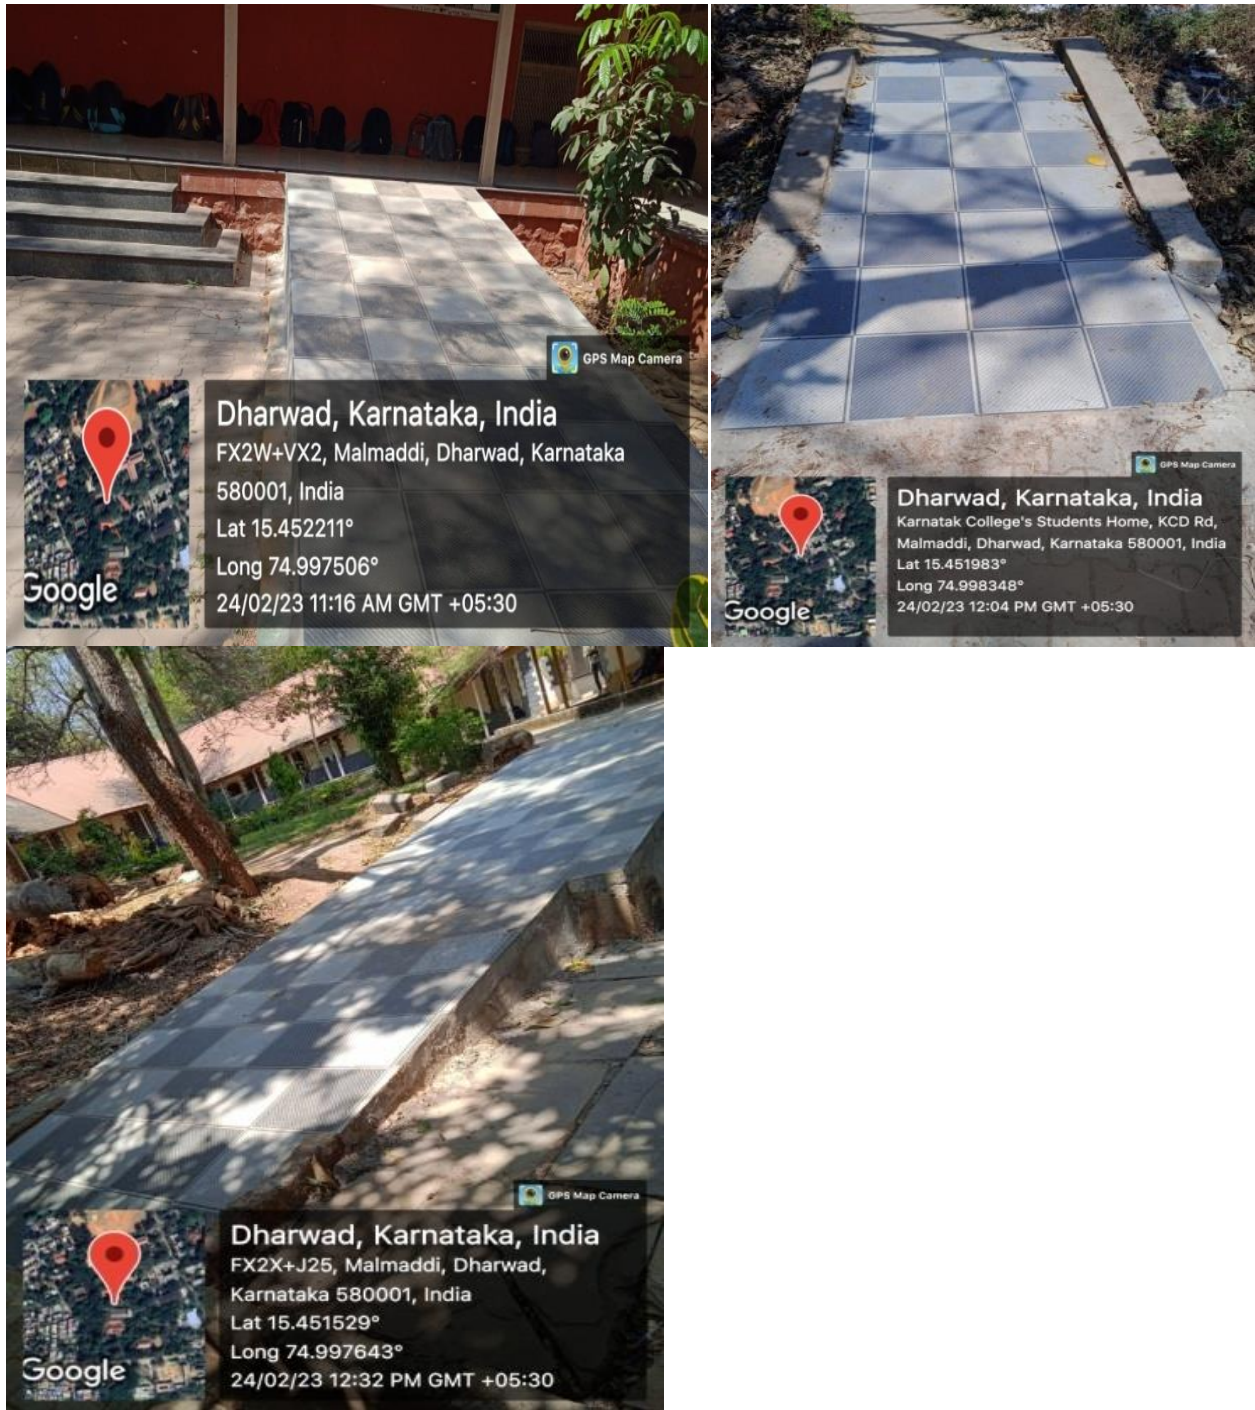

5. **Provision for enquiry and information:** Human assistance, reader, scribe, soft copies, reading material, screen reading.

Human assistance is available.

Construction of ramps at different departments in Karnatak Science College.